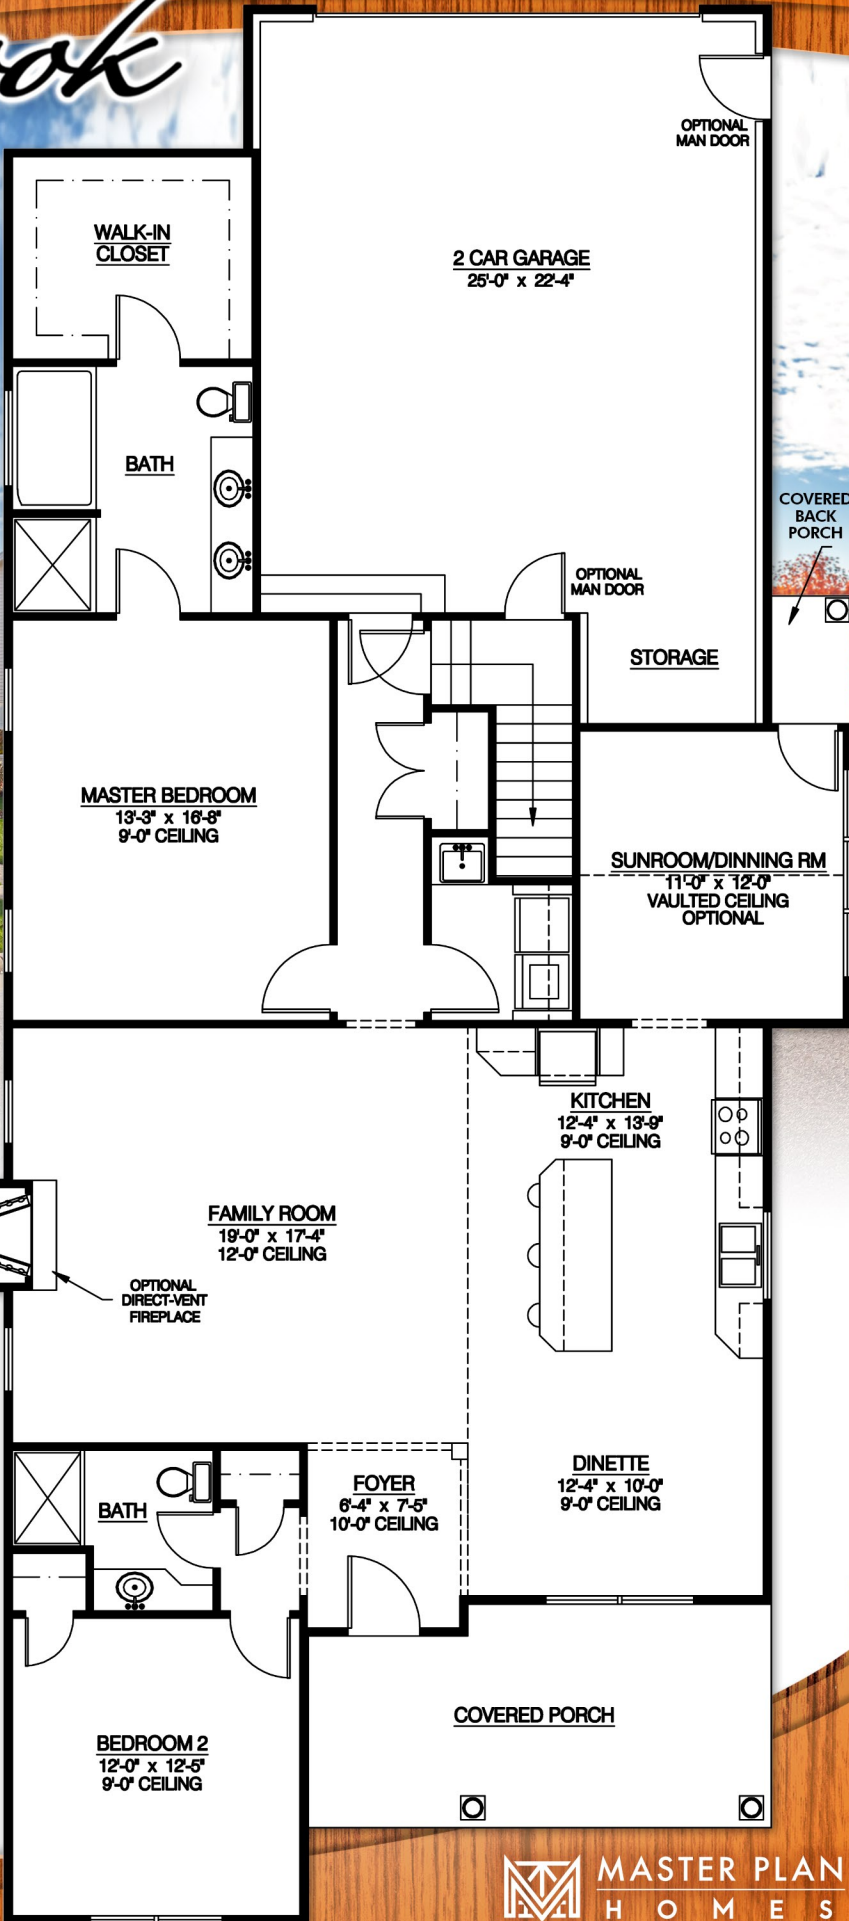

Old Saybrook

The Wethersfield Grand

FEATURES

1,571-1,771 Total Square Feet

- 2 Bedroom / 2 Bath Villa
- Covered Front Porch
- Stone Front w/ Optional Bay Window
- 2 Car Garage with Storage Space
- 9' Ceiling Height Throughout
- Ceramic Floors in Kitchen, Foyer, Baths, Halls and Dinette.
- Energy Saving Packages Available