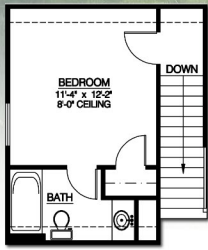

Old Saybrook

The Windsor

MULTIPLE ELEVATIONS AVAILABLE

SECOND FLOOR OPTIONS

A - 242 SqFt

B - 551 SqFt

C - 463 SqFt

D - 610 SqFt

E - 919 SqFt

1,558-1,705 Square Feet

OldSaybrookLiving.com

jacki@masterplanhomes.com

330-549-0692