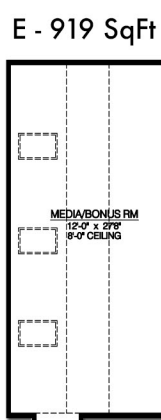

Old Saybrook

The Windsor

MULTIPLE ELEVATIONS AVAILABLE

SECOND FLOOR OPTIONS

A - 242 SqFt

B - 551 SqFt

C - 463 SqFt

D - 610 SqFt

E - 919 SqFt

1,558-1,705 Square Feet

OldSaybrookLiving.com

jacki@masterplanhomes.com

330-549-0692