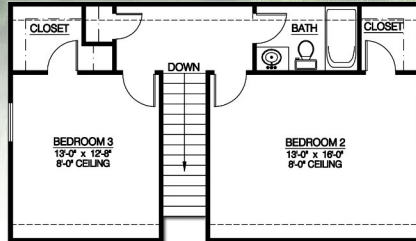

Old Saybrook

The Windsor

MULTIPLE ELEVATIONS AVAILABLE

SECOND FLOOR OPTIONS

A - 242 SqFt

B - 551 SqFt

C - 463 SqFt

D - 610 SqFt

E - 919 SqFt

1,558-1,705 Square Feet

OldSaybrookLiving.com

jacki@masterplanhomes.com

330-549-0692