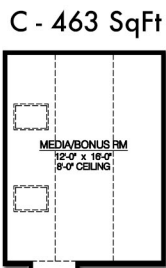

Old Saybrook

The Windsor

MULTIPLE ELEVATIONS AVAILABLE

SECOND FLOOR OPTIONS

A - 242 SqFt

B - 551 SqFt

C - 463 SqFt

D - 610 SqFt

E - 919 SqFt

1,558-1,705 Square Feet

OldSaybrookLiving.com

jacki@masterplanhomes.com

330-549-0692