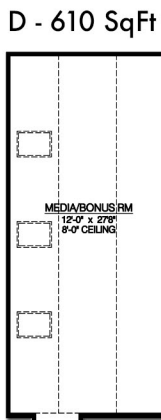

Old Saybrook

The Windsor

MULTIPLE ELEVATIONS AVAILABLE

SECOND FLOOR OPTIONS

A - 242 SqFt

B - 551 SqFt

C - 463 SqFt

D - 610 SqFt

E - 919 SqFt

1,558-1,705 Square Feet

OldSaybrookLiving.com

jacki@masterplanhomes.com

330-549-0692