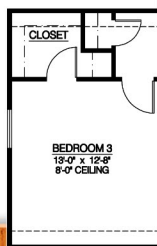

Old Saybrook

The Windsor

MULTIPLE ELEVATIONS AVAILABLE

SECOND FLOOR OPTIONS

A - 242 SqFt

B - 551 SqFt

C - 463 SqFt

D - 610 SqFt

E - 919 SqFt

1,558-1,705 Square Feet

OldSaybrookLiving.com

jacki@masterplanhomes.com

330-549-0692