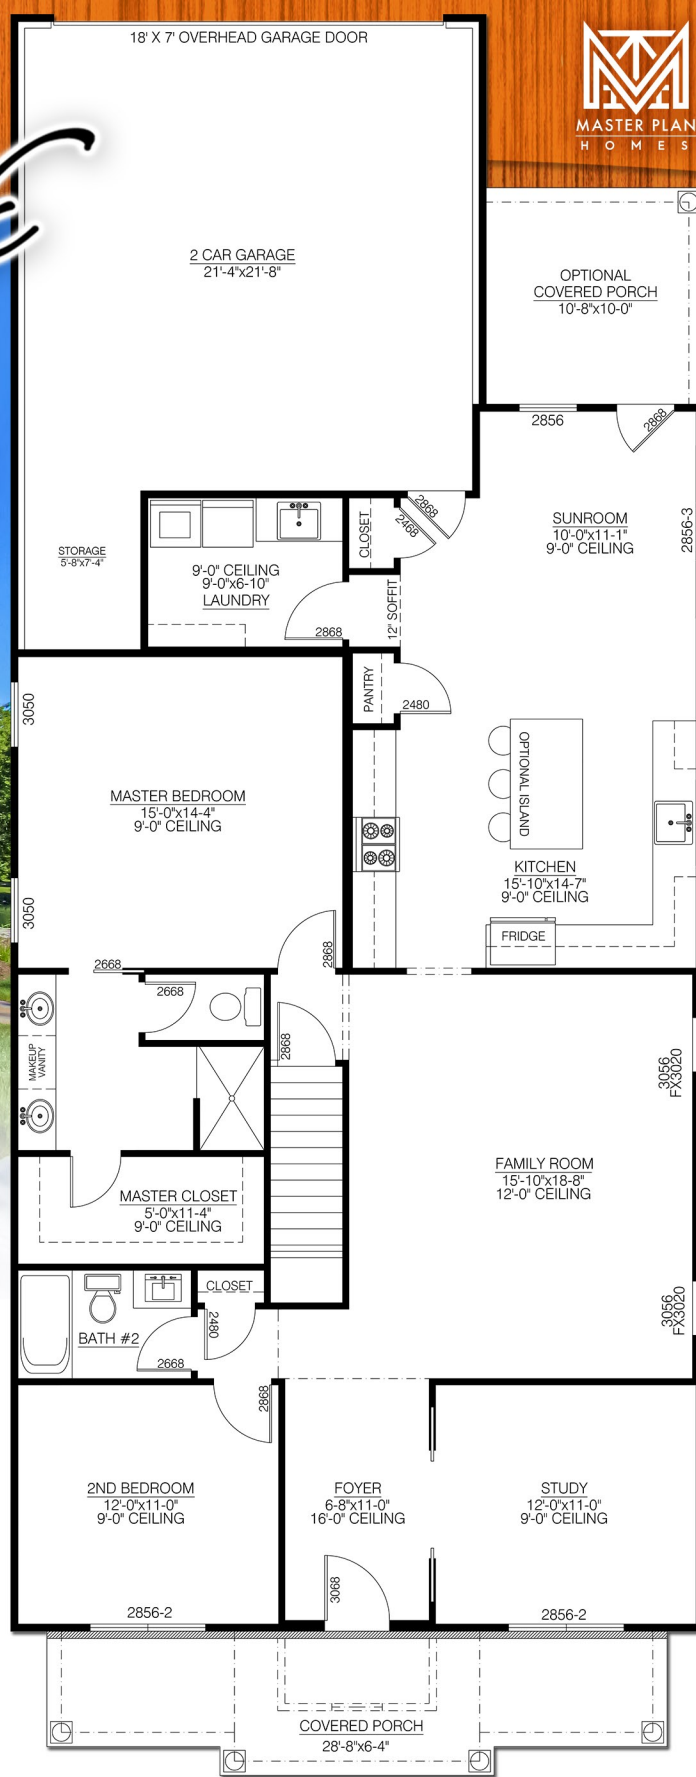

Old Saybrook

The Windsor

MULTIPLE ELEVATIONS AVAILABLE

SECOND FLOOR OPTIONS

A - 242 SqFt

B - 551 SqFt

C - 463 SqFt

D - 610 SqFt

E - 919 SqFt

1,558-1,705 Square Feet

OldSaybrookLiving.com

jacki@masterplanhomes.com

330-549-0692